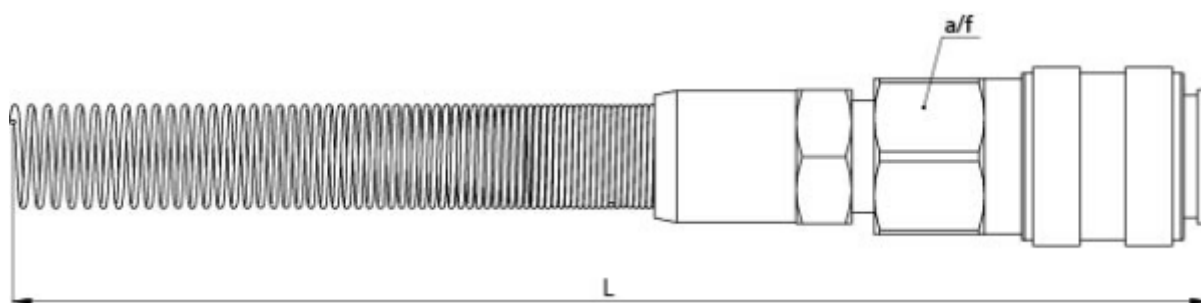

Data Sheet

Article number: 58624443e

Description: Quick-connect coupling w. hose connector $\varnothing 12 \times 9$
NW 7.8

Measures

A/F	= 19
Length	= 160
Tube diameter	= $\varnothing 12 \times 9$